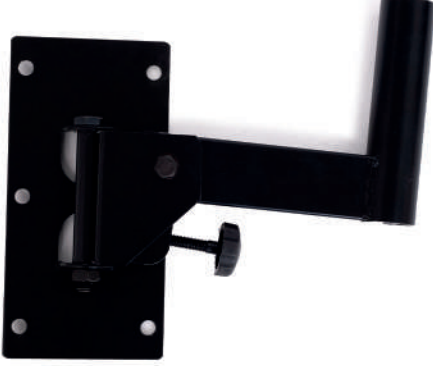

► Product Code: X DOUBLE KEYBOARD MIC STAND

Product features :
HEIGHT ANGLE ADJUSTABLE MIC STAND
DOUBLE PROFILLE
SİGLE FLOOR CROSS STAND
5 STAGE HEIGHT ADJUSTMENT
LOCKED MECHANISM
METAL BODY-PLASTIC PARTS
COLORELECTROSTATIC BLACK PAINTED
WEIGHT:4650 gr

► Ürün Kod: PROFESYONEL ÇİFT KATLI KLAVYE STANDI + MİKROFON STANDI

Ürün Özellikleri :

ÇİFT PROFİLLİ
YÜKSEKLİK AÇI AYARLANABİLİR MİKROFON STANDI
5 KADEMELİ YÜKSEKLİK AYAR CETVELİ
METAL GÖVDE-PLASTİK AKSAM
RENK: ELEKTROSTATİK SİYAH BOYA
AĞIRLIK:7650 gr

► Product Code: PROFESSIONAL DOUBLE DECK KEYBOARD STAND + MICROPHONE STAND

Product features :

DOUBLE PROFILE
HEIGHT ANGLE ADJUSTMENT TABLE
5 STAGE HEIGHT ADJUSTMENT TABLE
METAL BODY-PLASTIC PARTS
COLOR:ELEKTROSTATIC BLACK PAINTED
WEIGHT:7650 gr